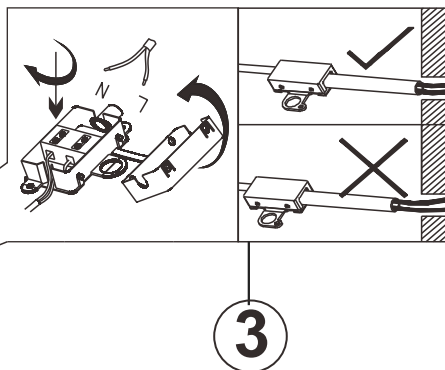

GLOBO

LIGHTING

www.globo-lighting.com

67191-80

ON
LM ↑
6000K

ON	OFF
LM ↑	LM ↓
CCT ↑	CCT ↓
↻	☾*

OFF
LM ↓
2700K
10%

- memory function
- 4000K 3 LIGHT STEPS 6000K 2700K
- 2700K-6000K
- night light
- dimmable
- colour fixing
- incl.
- many light steps
- many steps