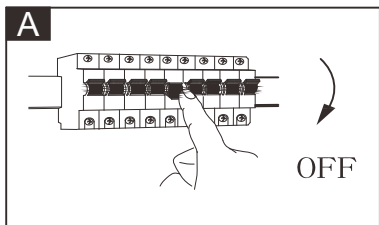

GLOBO

LIGHTING

www.globo-lighting.com

67191-80

ON
LM ↑
6000K

ON	OFF
LM ↑	LM ↓
CCT ↑	CCT ↓
↻	☾*

OFF
LM ↓
2700K
10%

- memory function
- 4000K 3 LIGHT STEPS 6000K 2700K
- 2700K-6000K
- night light
- dimmable
- colour fixing
- incl.
- many light steps
- many steps