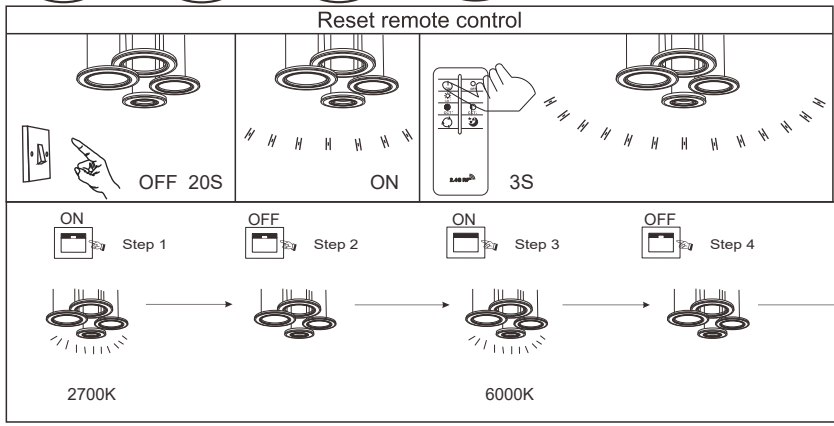

ON
LM ↑
6000K

ON	OFF
LM ↑	LM ↓
CCT ↑	CCT ↓
↻	☾*

OFF
LM ↓
2700K
10%

- memory function
- 4000K 3 LIGHT STEPS 6000K 2700K
- 2700K-6000K
- night light
- dimmable
- colour fixing
- incl.
- many light steps
- many steps

**1xMax 80W LED
220-240V~ 50/60Hz**

Frequency Bandwidth	Maximal radiation transmitting power
2410-2475MHz	-0.7dBm

GLOBO Handels GmbH
Gewerbstrasse 3
A-9184 sankt peter
AUSTRIA