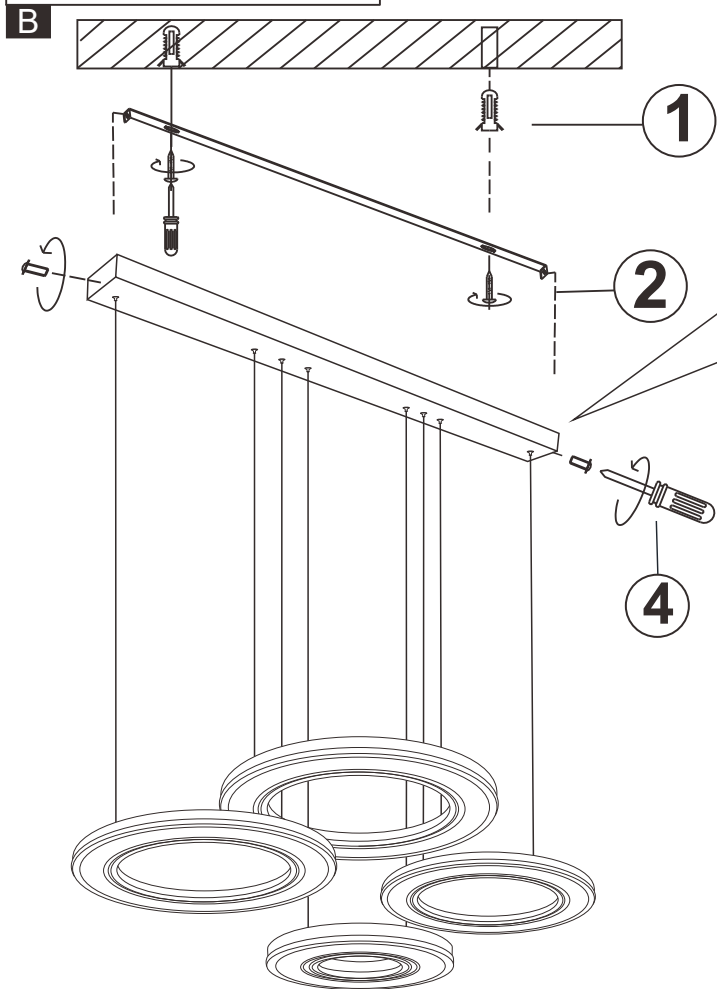

GLOBO

LIGHTING

www.globo-lighting.com

67191-80

ON
LM ↑
6000K

ON	OFF
LM ↑	LM ↓
CCT ↑	CCT ↓
↻	☾*

OFF
LM ↓
2700K
10%

- memory function
- 4000K 3 LIGHT STEPS 6000K 2700K
- 2700K-6000K
- night light
- dimmable
- colour fixing
- incl.
- many light steps
- many steps